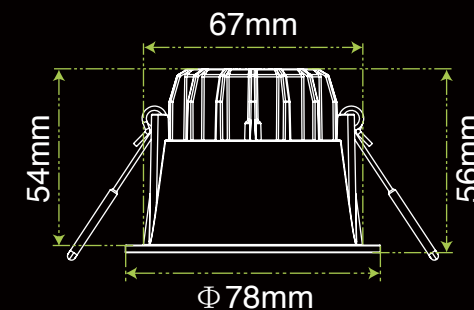

KEY FEATURES

- Main light/baffle light controlled by APP
- Tuya WiFi module inside
- Main light full CCT dimmable
- Different scenes settings
- Diamond reflector design
- Insulation coverable
- Compatiable with Radiant single live wire swith series