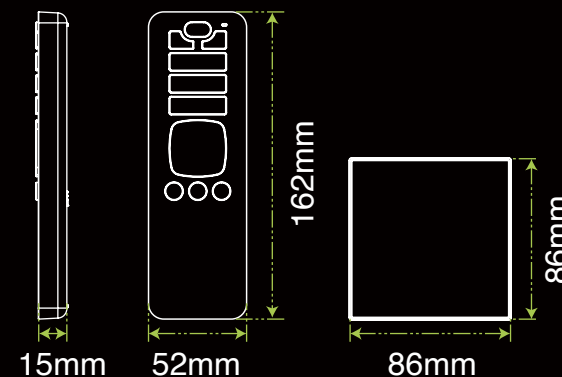

KEY FEATURES

- Only one live wiring needed
- Synchronization with remote control in mode setting
- Dimmable and CCT changing
- Ambient color changing
- Standard switch box

Using the Tuya App you can control it via BlueTooth on your smart phone. You can then create groups and control sets of lights altogether in a room or zone. You can set schedules so that your lights come on in the mornings and off at specific times of the night or day. It's like having your own smart lighting systems with just one product.

Item	3CCT Downlight	PF	≥0.9
Part No.	5RS254	IP	IP44 Front
Power	7W	Cut Out	Φ 78-56mm
CCT	2700K 3000K 4000K	Driver	Integrated
Lumen	520-530lm	Dimmable	Trailing & Leading Edge
Input	AC 220-240V~50Hz	Size	Drawing Supplied
CRI	80	LED	COB/SMD
Beam Angle	40°	Switch Cycles	100,000
Lifespan	30,000hrs	Insulation Coverable	YES
House Material	Aluminum+Plastic	Standard	CE ROHS

lediant®

Suzhou Radiant Lighting Technology Co., Ltd.

<https://www.lediant.com/>

Add: Jiatai Rd(W), Shuanglong Industrial Park, Zhangjiagang, Jiangsu, China