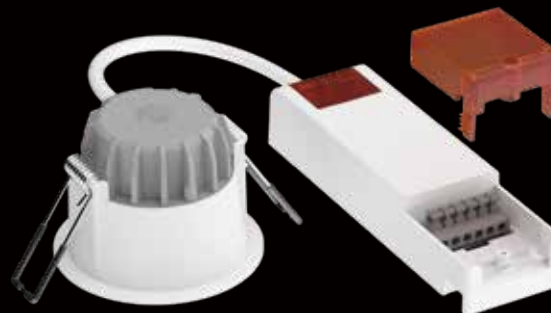

Kaleido APP smart control low baffle RGB+W downlight

Kaleido with a fully CCT (Correlated Colour Temperature) adjustable light output you can easily tune the lighting tone from an ultra warm, candlelight effect, to a starker daylight effect and everything in-between.

The RGB LED Create a decorative reflector with hundred of colour , designed to enjoy the brightness of the main lighting and at the same time to be able to create ambient lighting experience at fingertips. Controlling, dimming and adjusting the colour temperature is easy to and can be done using the App, which is free to download.

KEY FEATURES

- Main light/baffle light controlled by APP
- Tuya WiFi module inside
- Main light full CCT dimmable
- Different scenes settings
- Diamond reflector design
- Insulation coverable
- Compatiable with Radiant single live wire swith series

Dimmable	CRI 80	PF 0.9	IP44 Front	COB	UGR <19	36°	5 YEARS
----------	------------------	------------------	------------	------------	-------------------	-----	---------

KEY FEATURES

- Only one live wiring needed
- Synchronization with remote control in mode setting
- Dimmable and CCT changing
- Ambient color changing
- Standard switch box