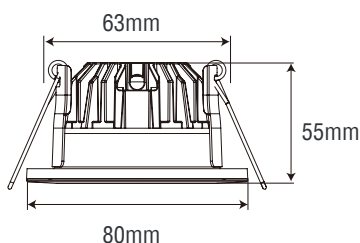

Dimensions

5RS152

Total Power:	7W
Size:	80x55mm
Cutout:	Φ 65-70mm
lm:	550 lm

Wifi market leading LED downlight

Remote control

Appointment timing

Fully Dimmable
0-100%

Voice control