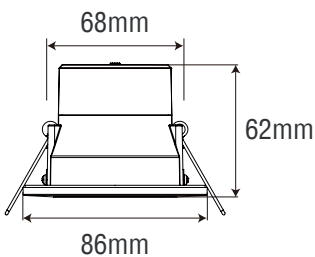

5RS236

Flora 5W 3CCT changeable LED downlight

KEY FEATURES

- Fixed & Tilt version available
- IP65 (Front only), Bathroom Zone 1 & Zone 2
- Fast & easy terminal block available
- Insulation coverable ,can be covered with blanket & blown insulation materials
- 3CCT Switchable (2700K/3000K/4000K)
- Comply with RT2012/RE2020 thermal regulations

Dimensions

5RS236

Total Power: 5W

Size: 86x62mm

Cutout: Φ 68-70mm

lm: 550 lm

CCT Changeable: 2700K 3000K 4000K

Fixed or tilt via bezel