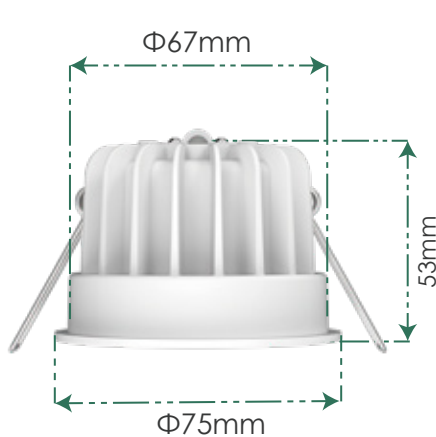

Hera 8W Anti-Glare

lediant

LED Downlight with Colorful Magnetic Bezel

PF
0.9

COB
SMD

CRI
90

AC
220-240V

40°

IP44

5
YEARS

Hera is a perfect combination of our design language and Nordic style. Magnetic Bezel with multiple color, whatever color you want, we provide. Die-cast aluminum housing with unique shape design provides not only special visual impression but also good heat dissipation. At front side, we use our patent design-magnetic bezel, so you can change bezel without cutting power or taking the whole fixture down. Still health is what we focus on this fixture. That's why we use deep reflector & unique-design len to make it **Anti-glare**. This model can provide best lighting experience for end-user.

Len

Reflector

Magnetic Bezel with optional colors

Key Features:

- 1. Aluminum die-cast housing with good heat dissipation
- 2. Magnetic bezel with multiple colors (Black/White/Red/Yellow etc.)
- 3. Comfort and uniform light with UGR < 17
- 4. Restore true colors with CRI > 90
- 5. Unique shape design
- 6. Brand LED chip, more reliable, longer lifetime
- 7. 3CCT version back or driver switch can be Custom-made

Tool-Free Installation

Magnetic Bezel

Exclusive Customized Color

	Len				Reflector		
Power	6W	8W	10W	Power	6W	8W	10W
Cut Out	Φ 68mm	Φ 83mm	Φ 90mm	Cut Out	Φ 68mm	Φ 83mm	Φ 90mm
Lumen	500lm -600lm	650lm-750lm	850lm-950lm	Lumen	420lm-500lm	550lm-650lm	700lm-820lm
Single Color	2700K or 3000K or 4000K			Single Color	2700K or 3000K or 4000K		
Driver	Isolated			Dimmable	Trailing & Leading Edge		