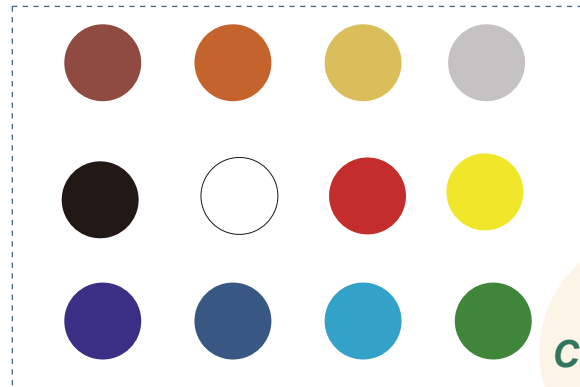

Len

Reflector

Magnetic Bezel with optional colors

Key Features:

- 1. Aluminum die-cast housing with good heat dissipation
- 2. Magnetic bezel with multiple colors (Black/White/Red/Yellow etc.)
- 3. Comfort and uniform light with UGR < 17
- 4. Restore true colors with CRI > 90
- 5. Unique shape design
- 6. Brand LED chip, more reliable, longer lifetime
- 7. 3CCT version back or driver switch can be Custom-made

Tool-Free Installation

Magnetic Bezel

Exclusive Customized Color

	Len				Reflector		
Power	6W	8W	10W	Power	6W	8W	10W
Cut Out	Φ 68mm	Φ 83mm	Φ 90mm	Cut Out	Φ 68mm	Φ 83mm	Φ 90mm
Lumen	500lm -600lm	650lm-750lm	850lm-950lm	Lumen	420lm-500lm	550lm-650lm	700lm-820lm
Single Color	2700K or 3000K or 4000K			Single Color	2700K or 3000K or 4000K		
Driver	Isolated			Dimmable	Trailing & Leading Edge		