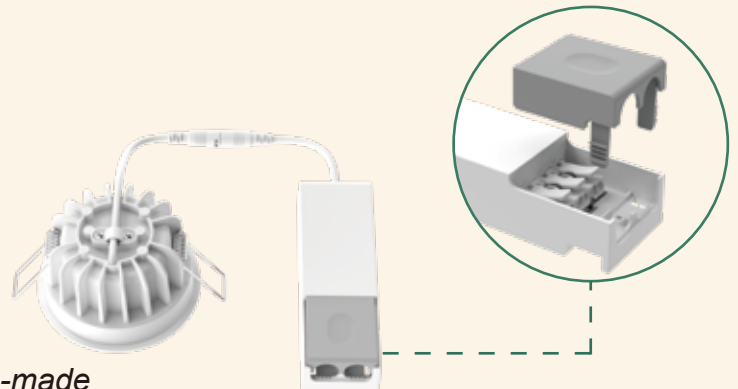

Tool-Free Installation

Magnetic Bezel