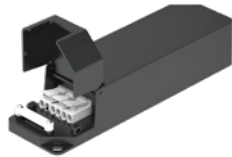

TRAIC

www.lediant.com

Suzhou Radiant Lighting Technology Co.,Ltd

www.lediantlighting.com

+86-0512-58428167

radiant@cnradiant.com