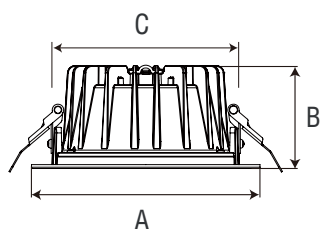

5RS096

Beam angle switchable commercial downlight

KEY FEATURES

- Beam angle switchable (30°/60°)
- Diamond lens design
- Loop in & loop out driver
- Self-made Dali driver available
- High performance COB chip inside
- Die-casting aluminum body

Dimensions

	5RS096	5RS094
Total Power:	8W/10W	15W/18W
Size(AxBxC):	110x55x88mm	150x68x123mm
Cutout:	Φ 90-95mm	Φ 125-135mm
lm/W:	≥105 lm/W	≥105 lm/W
UGR:	<16(30°) / <21(60°)	<16(30°) / <21(60°)

Beam angle switchable